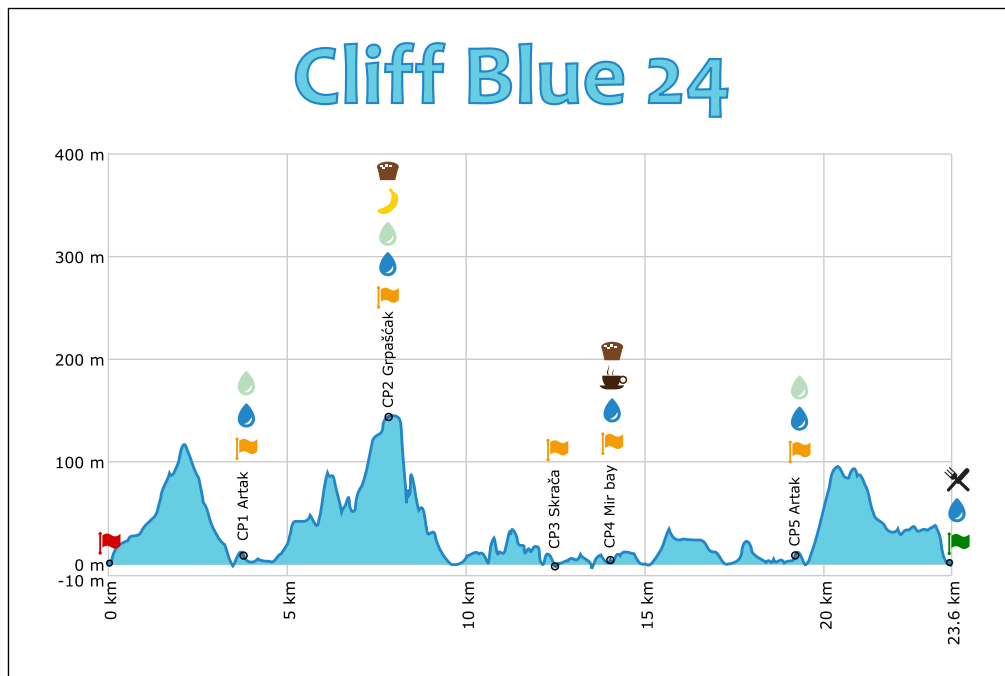

# DUGI OTOK TRAIL 2020

## Cliff Blue 24

START: Sali  
FINISH: Sali

LENGTH: 24 km  
ELEVATION: 690m+/-

DATE: March 14th 2020  
EMERGENCY: 112

- |            |           |        |
|------------|-----------|--------|
| start      | water     | snack  |
| checkpoint | iso drink | coffee |
| finish     | fruits    | lunch  |